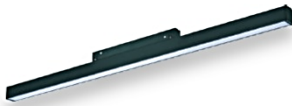

xxx → 019 = 6500K
020 = 4000K
021 = 3200K

WX-36xxx

Lamp type	LED
Power	24W
Color temperature	3200K / 4000K / 6500K
Light Efficiency	2880 Lumen
Operating voltage	DC 48 V
Operating temperature	-25 +40 °C
Rated lifespan	50 000 hours
IP Protection	IP44

CREE ⇄ **CITIZEN** **OSRAM** **90**
cree led chips citizen led chips samsung led chips osram led driver CRI power factor

Dimensions: 1200x22x44 mm