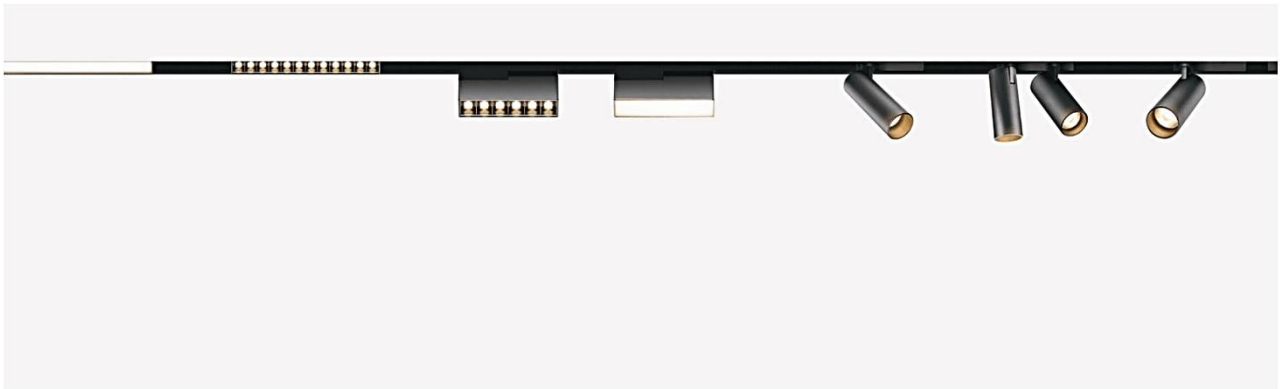

Magnetic

Rail and components

WX-36061

WX-36062

WX-36063