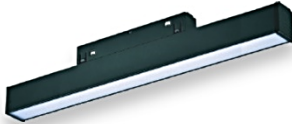

xxx → 016 = 6500K
017 = 4000K
018 = 3200K

WX-36xxx

Lamp type	LED
Power	18W
Color temperature	3200K / 4000K / 6500K
Light Efficiency	2160 Lumen
Operating voltage	DC 48 V
Operating temperature	-25 +40 °C
Rated lifespan	50 000 hours
IP Protection	IP44

CREE ⇄ **CITIZEN** **OSRAM** **90**
cree led chips citizen led chips samsung led chips osram led driver CRI power factor

Dimensions: 600x22x44 mm