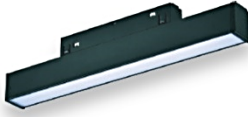

Magnetic rail fixtures

Dimensions: 300x22x44 mm

xxx → 013 = 6500K
014 = 4000K
015 = 3200K

WX-36xxx

Lamp type	LED
Power	12W
Color temperature	3200K / 4000K / 6500K
Light Efficiency	1440 Lumen
Operating voltage	DC 48 V
Operating temperature	-25 +40 °C
Rated lifespan	50 000 hours
IP Protection	IP44

CREE ⇄ **CITIZEN** **OSRAM** **90**
cree led chips citizen led chips samsung led chips osram led driver CRI power factor

Dimensions: 450x22x44 mm