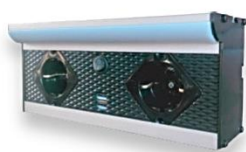

Power	3W
Color temperature	6500K / 3200K
Light efficiency	350 Lumen
Base color	Nickel + black
Operating voltage	AC 175-240V 50/60 Hz
Output	2 x European plug, 2 x 10W USB-A
Rated lifespan	25 000 hours
IP Protection	IP20